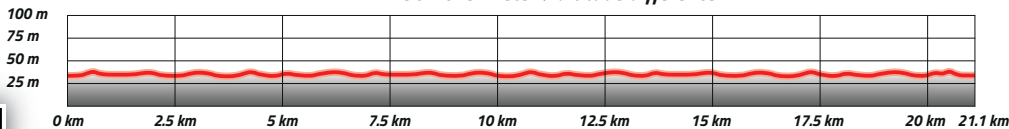

HOKA
FLY HUMAN FLY

IRONMAN
EUROPEAN SERIES

OFFICIAL RUNNING SHOES

21.1 km - 30 Höhenmeter / altitude difference

-  Schwimmstrecke / Swim course
-  Radstrecke / Bike course
-  Laufstrecke / Run course
-  Kilometer
-  Verpflegung / Aid station
-  Precision 1000 / Electrolyte drink
-  Maurten
-  Wasser / Water station